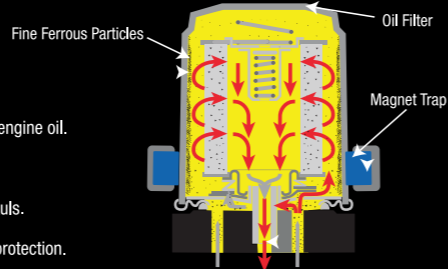

HOW IT WORKS:

- Traps fine ferrous particles in the engine oil.
- Maintains cleaner oil.
- Prevents expensive engine overhauls.
- Affordable investment for engine protection.

WITH MAGNET TRAP

Injector Cleaner

Breaks down carbon build-up to keep your engine running smoothly.

Part Number
999-53000-00001

Price
WM : RM 24.00
EM : RM 25.00

HOW IT WORKS:

- Removes deposits accumulated inside an engine (injection nozzles, combustion chambers, intake valves & spark plugs).
- Prevents poor combustion.
- Restores engine performance.
- Contains Friction Modifier (FM) which enables smoother piston movement.
- Protects engine from frictional wear.