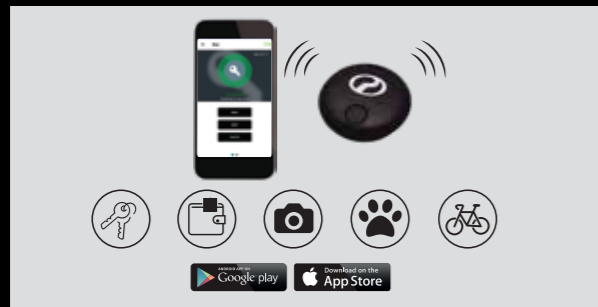

Smart Tracker

Find personal belongings easily.

Part Number	Price
999-89742-00000	WM : RM 42.00 EM : RM 43.00