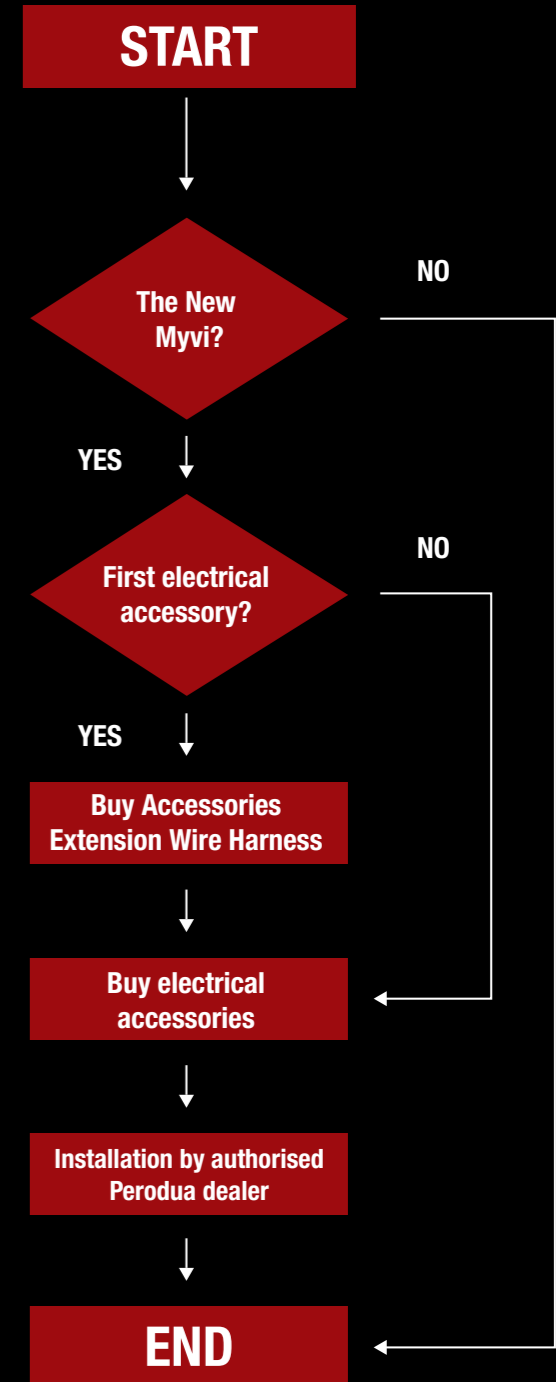

ILLUMINATION

LED Scuff Plates

Heighten visibility for when you enter and exit the car.

Note:
Accessories Extension Wire Harness is required for this product and sold separately. For more information, refer to the "Electrical Accessories" page.

Part Number
99900-51A02

Price
WM : RM 260.00
EM : RM 264.00

Floor Lighting

Provides a warm and personalised interior ambience.

Note:
• Accessories Extension Wire Harness is required for this product and sold separately. For more information, refer to the "Electrical Accessories" page.

Part Number
99900-51A01

Price
WM : RM 240.00
EM : RM 243.00

ELECTRICAL ACCESSORIES

Accessories Extension Wire Harness

Part Number
99900-51A09

Price
WM : RM 60.00
EM : RM 61.00

Functions of an Accessories Extension Wire Harness:

- Connects your electrical accessories securely without the use of a wire-tap method. A wire-tap method is dangerous and will void your warranty.
- First-time buyers of our electrical accessories are required to buy an accessories extension wire harness.

Terms & Conditions

- Using original GearUp® electrical accessories will not void the warranty of the car. Accessories warranty is 1 year.
- Do not attempt to install the accessories yourself. Please head to any authorised Perodua Service Centre nationwide. Perodua shall not be liable for any loss or damages arising directly or indirectly from your attempt to install the accessories yourself.