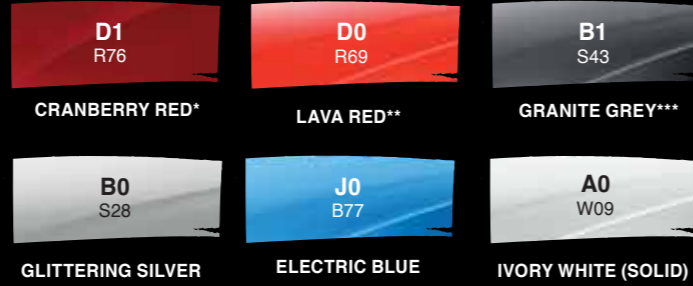

New

Rear Spoiler

Available in

\*AV Only \*\*Not available for AV \*\*\*Not available for G.

Add a personalised, sporty finish.

Part Number 99900-51A08-XX Price WM : RM 550.00 EM : RM 561.00

Door Visors

Create a sportier look and provide rain protection when windows are slightly open.