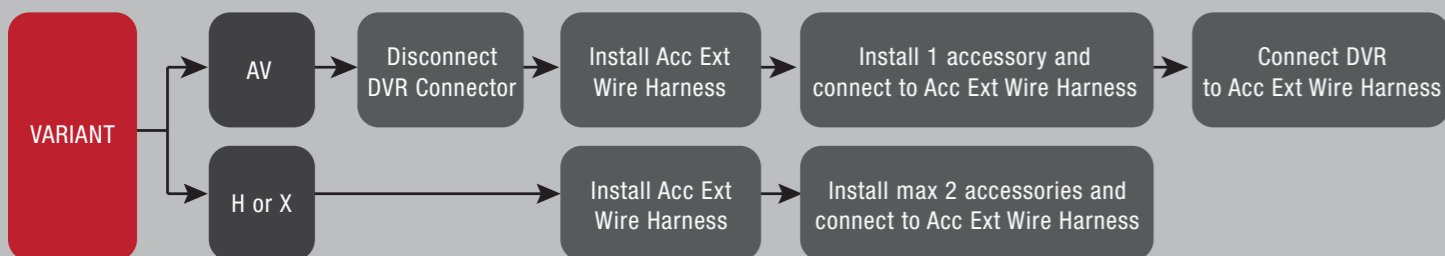

Terms & Conditions

- Using original GearUp® electrical accessories will not void the warranty of the car. Accessories warranty is 1 year.
- Do not attempt to install the accessories yourself. Please head to any authorised Perodua Service Centres nationwide. Perodua shall not be liable for any loss or damages arising directly or indirectly from your attempt to install the accessories yourself.