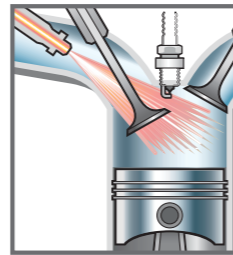

Evaporator Cleaner

Cleans air conditioners by eliminating mould, bacteria, odour and other harmful micro-organisms.

Part Number
999-52000-70000

Price
WM : RM 80.00
EM : RM 81.00

HOW IT WORKS:

Refrigerants must be recharged regularly to maintain compressor at its best performance.

Over a period of time, a dirty filter can lead to mould and poor air quality.