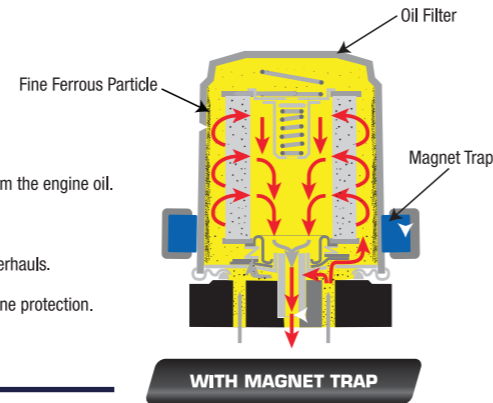

GENERAL ACCESSORIES

Magnet Trap

Keeps engine oil cleaner and protects engine.

Part Number
999-40016-10000

Price
WM : RM 57.00
EM : RM 58.00

HOW IT WORKS:

- Traps fine ferrous particles from the engine oil.
- Maintains cleaner oil.
- Prevents expensive engine overhauls.
- Affordable investment for engine protection.